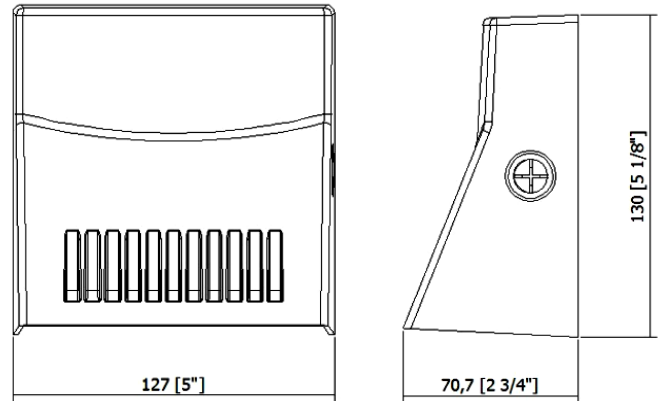

ELECTRICAL SPECIFICATIONS:

- Voltage: 120~277VAC, 50/60 Hz
- Wattage: 12W
- Power factor: 0.9
- Efficacy: 108LM/W

HOUSING SPECIFICATIONS:

- Die-cast aluminum with powder coat finish
- Finish: Bronze or White
- Operating temperature: -4°F to 77°F
- Lifespan: 70,000 hr.
- IP Rating: IP54

CERTIFICATIONS: UL

DIMENSIONS:

| MODEL | WATTS | VOLTAGE | LUMENS | COLOR TEMP | FINISH |
|----------------|-------|-------------|--------|------------|--------|
| LMW-12W-50K | 12W | 120~277 VAC | 1300LM | 5000K | Bronze |
| LMW-12W-30K | 12W | 120~277 VAC | 1300LM | 4000K | Bronze |
| LMW-12W-30K | 12W | 120~277 VAC | 1300LM | 3000K | Bronze |
| LMW-12W-50K-WH | 12W | 120~277 VAC | 1300LM | 5000K | White |
| LMW-12W-30K-WH | 12W | 120~277 VAC | 1300LM | 4000K | White |
| LMW-12W-30K-WH | 12W | 120~277 VAC | 1300LM | 3000K | White |

OPTIONAL POSTS:

| MODEL | DESCRIPTION |
|--------------|--|
| WMS-POST1-18 | 18" One side post for LMW series, Dark Bronze Finish |
| WMS-POST2-18 | 18" Two side post for LMW series, Dark Bronze Finish |
| WMS-POST1-36 | 36" One side post for LMW series, Dark Bronze Finish |
| WMS-POST2-36 | 36" Two side post for LMW series, Dark Bronze Finish |