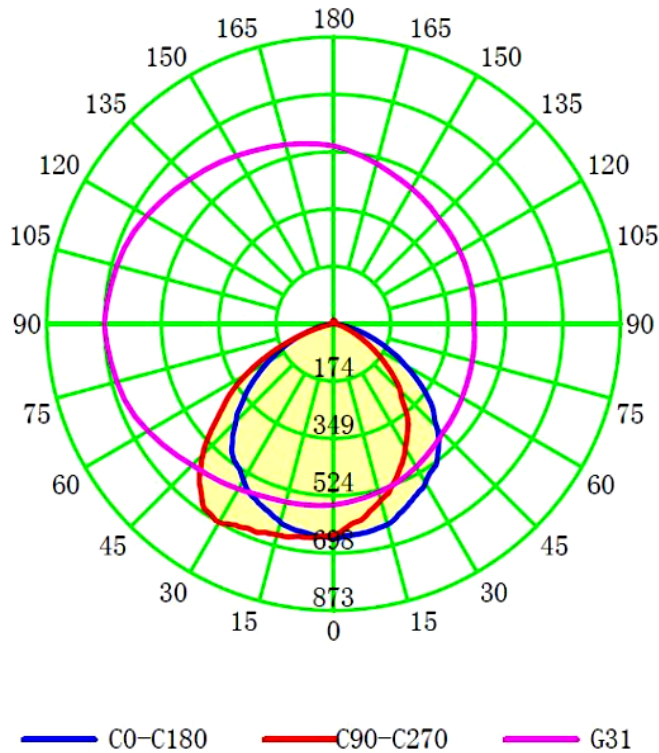

ELECTRICAL SPECIFICATIONS:

- Voltage: 120~277VAC, 50/60 Hz
- Wattage: 12W
- Power factor: 0.9
- Efficacy: 108LM/W

HOUSING SPECIFICATIONS:

- Die-cast aluminum with powder coat finish
- Finish: Bronze or White
- Operating temperature: -4°F to 77°F
- Lifespan: 70,000 hr.
- IP Rating: IP54

CERTIFICATIONS: UL

DIMENSIONS:

| MODEL | WATTS | VOLTAGE | LUMENS | COLOR TEMP | FINISH |
|----------------|-------|-------------|--------|------------|--------|
| LMW-12W-50K | 12W | 120~277 VAC | 1300LM | 5000K | Bronze |
| LMW-12W-30K | 12W | 120~277 VAC | 1300LM | 4000K | Bronze |
| LMW-12W-30K | 12W | 120~277 VAC | 1300LM | 3000K | Bronze |
| LMW-12W-50K-WH | 12W | 120~277 VAC | 1300LM | 5000K | White |
| LMW-12W-30K-WH | 12W | 120~277 VAC | 1300LM | 4000K | White |
| LMW-12W-30K-WH | 12W | 120~277 VAC | 1300LM | 3000K | White |

LIGHTING SPECIFICATIONS:

- Lens: High transparent tempered glass
- LED Chip: LUMILEDS 3030LED
- Total lumens: 1300LM
- Color temperature: 5000K/4000K/3000K
- Color rendering index: >80
- Beam Angle: 110° X 100°

WARRANTY: 7 years

LMW-12W-50K LMW-12W-50K-WH
LMW-12W-40K LMW-12W-40K-WH
LMW-12W-30K LMW-12W-30K-WH

LED MINI CUTOFF WALL LIGHTS

PHOTOMETRY:

| MODEL | WATTS | VOLTAGE | LUMENS | COLOR TEMP | FINISH |
|----------------|-------|-------------|--------|------------|--------|
| LMW-12W-50K | 12W | 120~277 VAC | 1300LM | 5000K | Bronze |
| LMW-12W-30K | 12W | 120~277 VAC | 1300LM | 4000K | Bronze |
| LMW-12W-30K | 12W | 120~277 VAC | 1300LM | 3000K | Bronze |
| LMW-12W-50K-WH | 12W | 120~277 VAC | 1300LM | 5000K | White |
| LMW-12W-30K-WH | 12W | 120~277 VAC | 1300LM | 4000K | White |
| LMW-12W-30K-WH | 12W | 120~277 VAC | 1300LM | 3000K | White |